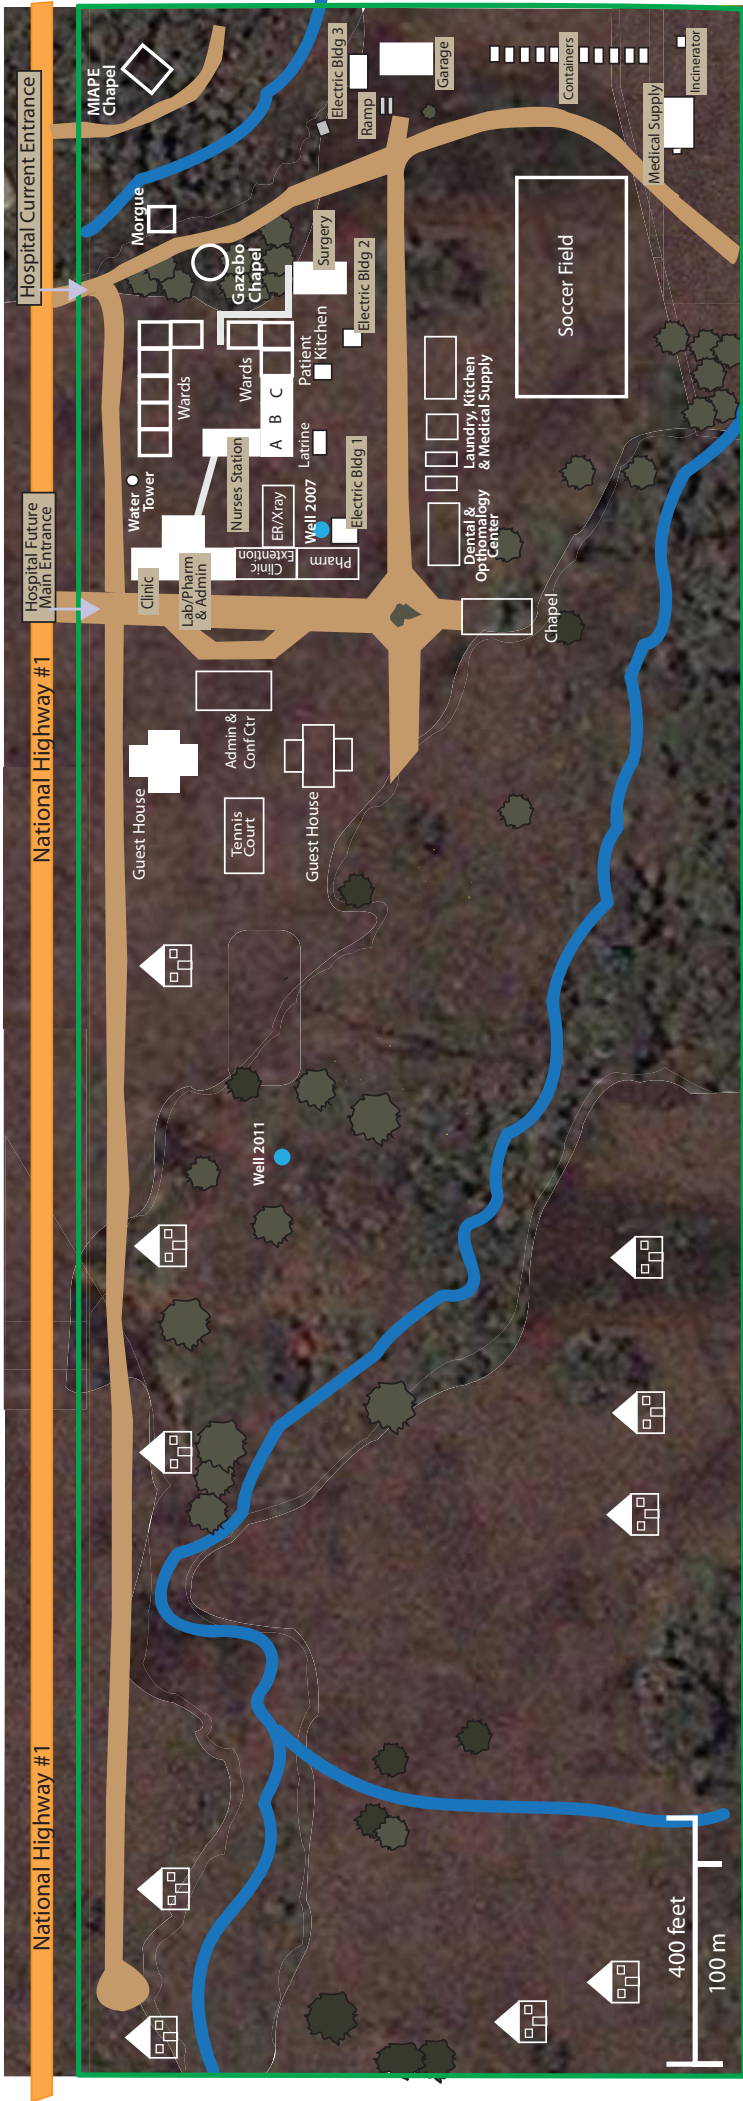

Compassion Evangelical Hospital

Mamou, Guinea, West Africa

Property Layout

Map Key:

-  White solid objects are completed buildings or structures.
-  White outlined objects are proposed buildings or structures.
-  Houses are proposed missionary and professional homes.

Property is 1000 meters long by 300 meters wide (75 acres).

Compassion Evangelical Hospital Property Layout - Page 2 of 2